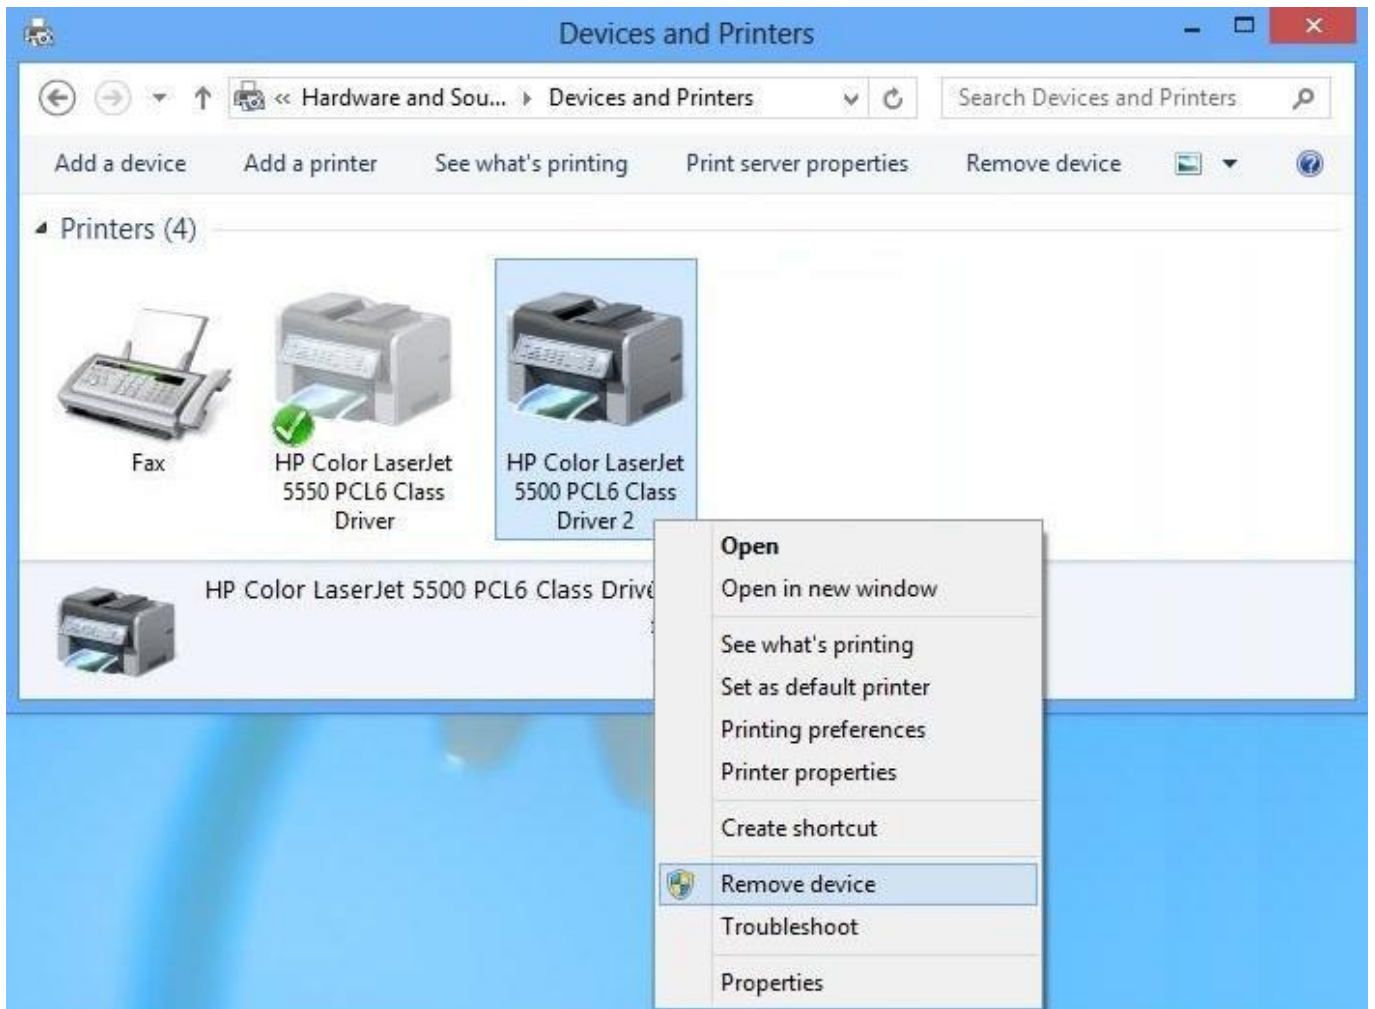

Download

[Para Que Sirve Synaptics Pointing Device Driver Windows 7](#)

[Para Que Sirve Synaptics Pointing Device Driver Windows 7](#)

Download

---

1/2003/XP/Vista (64 & 32 bit) Note:Remove old version of it and reboot PC A folder will be created as C:/Program Files/Synaptics, if everyhting goes right and your problem will be solved.. Installing a generic driver may result in the loss of OEM I would suggest you to try the following methods and check if it helps.