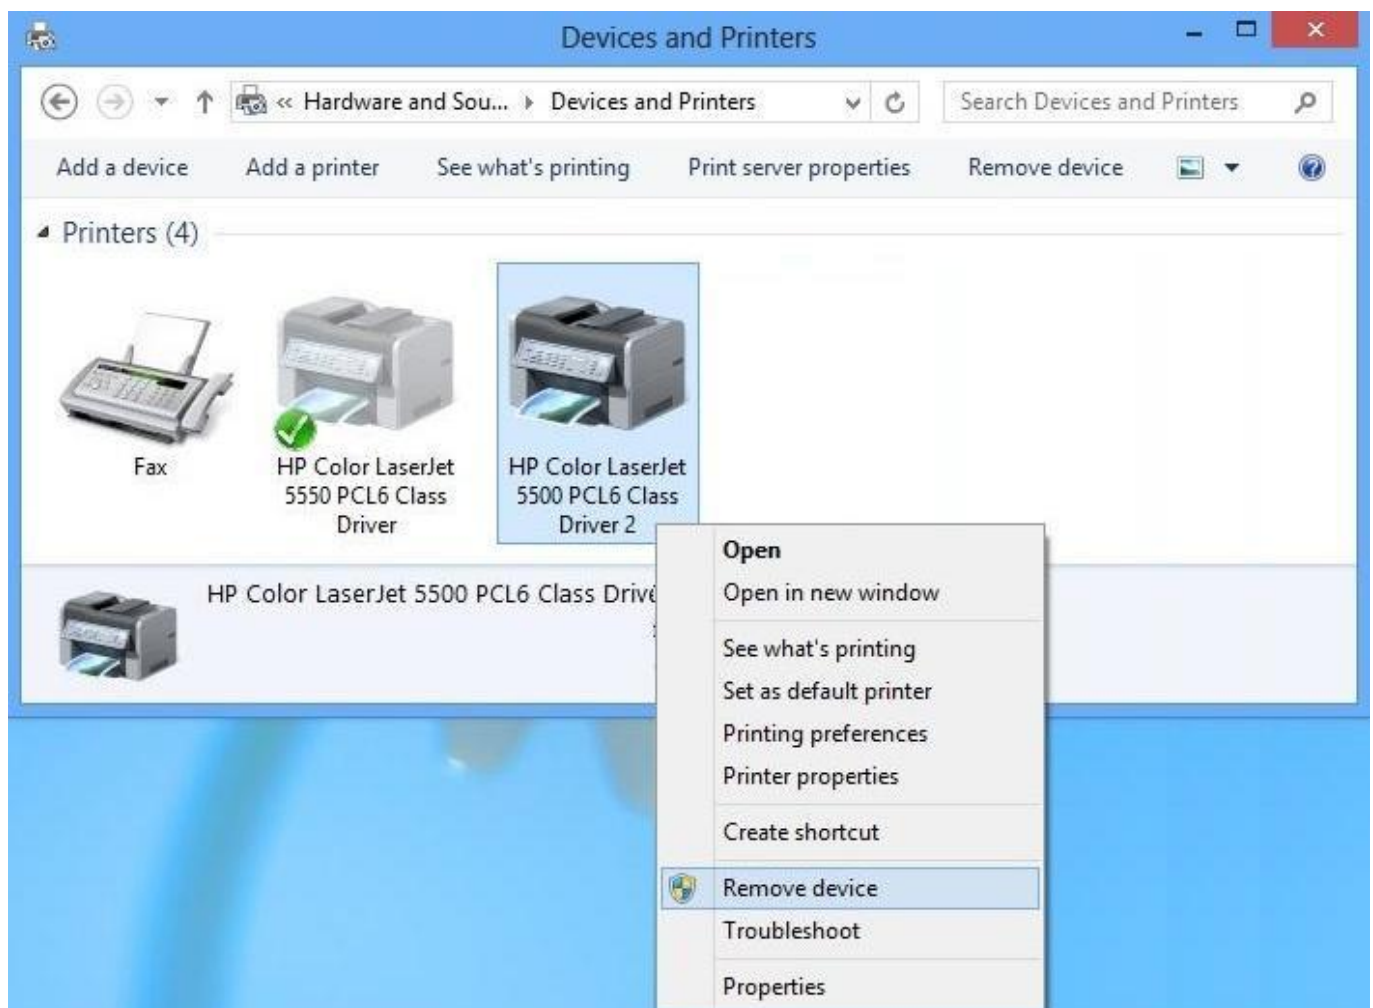

1/2003/XP/Vista (64 & 32 bit) Note:Remove old version of it and reboot PC A folder will be created as C:/Program Files/Synaptics, if everyhting goes right and your problem will be solved.. Installing a generic driver may result in the loss of OEM I would suggest you to try the following methods and check if it helps.

1. [para que sirve synaptics pointing device driver windows 10](#)

SynapticsAfter I installed the Hotfix and restarted, Windows found a driver (not from the download of R155586.

para que sirve synaptics pointing device driver windows 10

para que sirve synaptics pointing device driver windows 10, synaptics pointing device driver windows 7 para que sirve [Rsa Securid Software Token Mac Download](#)

You can also configure the corners of the pad as buttons in order to launch different applications with them, besides this feature you can also program the real buttons of the pad to specific applications. [Wav File Editor For Mac](#)

[Citra 3Ds Emulator Download Android](#)